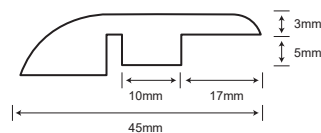

NATURE'S CLASSICS SPECIFICATIONS

Collection	Nature's Classics	Wear Rating	AC3
Construction	Laminate	Emissions	CARB2
Thickness	8mm	Installation	Floating
Size	7.68" x 47.83"	Warranty	15 Year Limited Residential
Gloss	Ultra Matte	Sf/Ctn	30.60
Bevel	Painted Bevel	Sf/Pallet	1,530
Locking System	Uniclic	Sf/Pallet	1,530
IIC	73*	STC	72*

*Ratings are only applicable when product is installed with Dream Walk Premium Underlayment. Sound ratings will vary based on the building's construction.

MOLDING PROFILES

ALL PROFILES ARE 94.5" LONG

T-MOLD