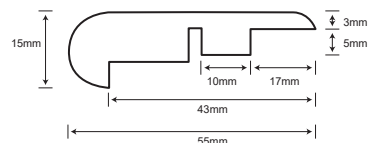

*Ratings are only applicable when product is installed with Dream Walk Premium Underlayment. Sound ratings will vary based on the building's construction.

MOLDING PROFILES

ALL PROFILES ARE 94.5" LONG

T-MOLD

REDUCER

FLUSH STAIR NOSE

OVERLAP STAIR NOSE