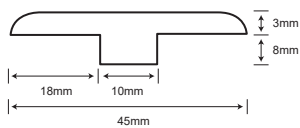

NATURE'S CLASSICS SPECIFICATIONS

Collection	Nature's Classics	Wear Rating	AC3
Construction	Laminate	Emissions	CARB2
Thickness	8mm	Installation	Floating
Size	7.68" x 47.83"	Warranty	15 Year Limited Residential
Gloss	Ultra Matte	Sf/Ctn	30.60
Bevel	Painted Bevel	Sf/Pallet	1,530
Locking System	Uniclic	Sf/Pallet	1,530
IIC	73*	STC	72*

*Ratings are only applicable when product is installed with Dream Walk Premium Underlayment. Sound ratings will vary based on the building's construction.

MOLDING PROFILES

ALL PROFILES ARE 94.5" LONG

T-MOLD