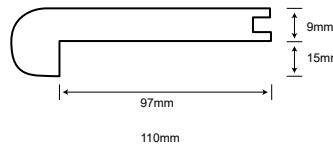

## HYDRO MAX SPECIFICATIONS

Collection	Hydro Max	Locking System	Välinge 5G
Construction	Laminate	Wear Rating	AC4
Thickness	12mm (10mm + 2mm Pad)	Emissions	CARB2
Size	7.68" x 59.65"	Installation	Floating
Core	Water Resistant HDF	Warranty	25 Year Limited Residential 5 Year Limited Commercial
Gloss	Ultra Matte	Moisture Warranty	* 72 Hour Topical Spill Protection
Bevel	Painted Bevel	Sf/Ctn	25.44 sf
Embossing	Embossed in Register *HYM7688 has overall embossing	Sf/Pallet	1,272 sf
IIC	72*	STC	71*

## MOLDING PROFILES

ALL PROFILES ARE 94.5" LONG

T-MOLD

REDUCER

FLUSH STAIR NOSE

OVERLAP STAIR NOSE

HYDR  
MAX

www.cascadelaminate.com