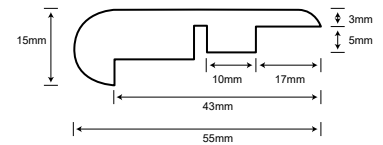

## HYDRO MAX SPECIFICATIONS

Collection	Hydro Max	Locking System	Välinge 5G
Construction	Laminate	Wear Rating	AC4
Thickness	12mm (10mm + 2mm Pad)	Emissions	CARB2
Size	7.68" x 59.65"	Installation	Floating
Core	Water Resistant HDF	Warranty	25 Year Limited Residential 5 Year Limited Commercial
Gloss	Ultra Matte	Moisture Warranty	* 72 Hour Topical Spill Protection
Bevel	Painted Bevel	Sf/Ctn	25.44 sf
Embossing	Embossed in Register *HYM7688 has overall embossing	Sf/Pallet	1,272 sf
IIC	72*	STC	71*

## MOLDING PROFILES

ALL PROFILES ARE 94.5" LONG

T-MOLD

REDUCER

FLUSH STAIR NOSE

OVERLAP STAIR NOSE

HYDR  
MAX

www.cascadelaminate.com