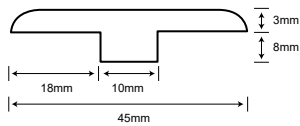

MOLDING PROFILES

ALL PROFILES ARE 94.5" LONG

T-MOLD