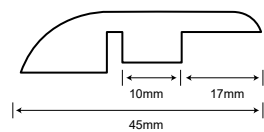

CASCADA
LAMINATE

HYDR
MAX

HYDRO MAX SPECIFICATIONS

Collection	Hydro Max	Locking System	Välinge 5G
Construction	Laminate	Wear Rating	AC4
Thickness	12mm (10mm + 2mm Pad)	Emissions	CARB2
Size	7.68" x 59.65"	Installation	Floating
Core	Water Resistant HDF	Warranty	25 Year Limited Residential 5 Year Limited Commercial
Gloss	Ultra Matte	Moisture Warranty	* 72 Hour Topical Spill Protection
Bevel	Painted Bevel	Sf/Ctn	25.44 sf
Embossing	Embossed in Register *HYM7688 has overall embossing	Sf/Pallet	1,272 sf
IIC	72*	STC	71*

*Sound ratings will vary based on a building's construction

MOLDING PROFILES

ALL PROFILES ARE 94.5" LONG

REDUCER

HYDR
MAX

www.cascadelaminate.com