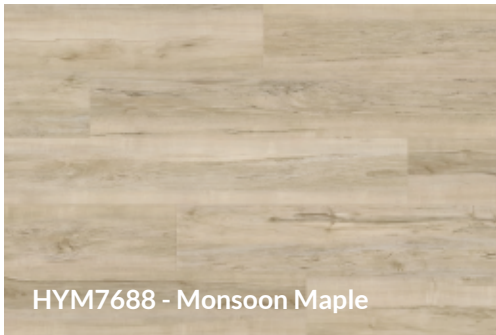

# CASCADE LAMINATE

**HYDRO**  
MAX

HYM7681 - Hurricane Smoke

HYM7682 - Typhoon Taupe

HYM7683 - Thundershower Brown

HYM7684 - Nor'easter Natural

HYM7685 - Torrential Tan

HYM7686 - Tsunami Sand

HYM7687 - Cyclone Latte

HYM7688 - Monsoon Maple

HYM7689 - Storm Break Grey

CASCADA  
LAMINATE

HYDR  
MAX