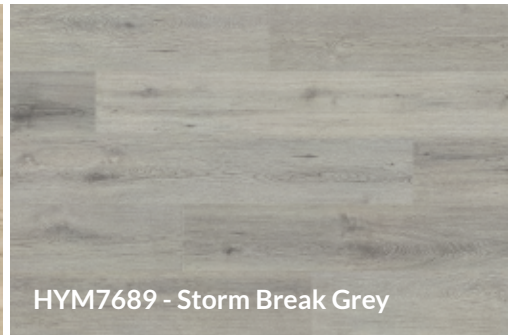

# CASCADE LAMINATE

**HYDRO**  
MAX

HYM7681 - Hurricane Smoke

HYM7682 - Typhoon Taupe

HYM7683 - Thundershower Brown

HYM7684 - Nor'easter Natural

HYM7685 - Torrential Tan

HYM7686 - Tsunami Sand

HYM7687 - Cyclone Latte

HYM7688 - Monsoon Maple

HYM7689 - Storm Break Grey

CASCADA  
LAMINATE

HYDR  
MAX