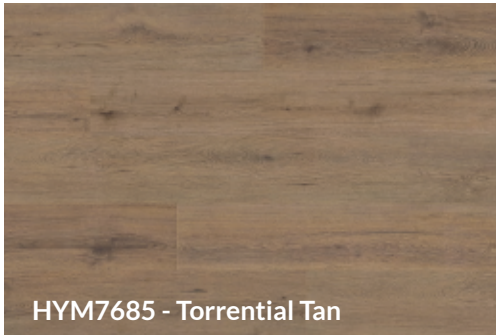

# CASCADE LAMINATE

**HYDRO**  
MAX

HYM7681 - Hurricane Smoke

HYM7682 - Typhoon Taupe

HYM7683 - Thundershower Brown

HYM7684 - Nor'easter Natural

HYM7685 - Torrential Tan

HYM7686 - Tsunami Sand

HYM7687 - Cyclone Latte

HYM7688 - Monsoon Maple

HYM7689 - Storm Break Grey

CASCADA  
LAMINATE

HYDR  
MAX