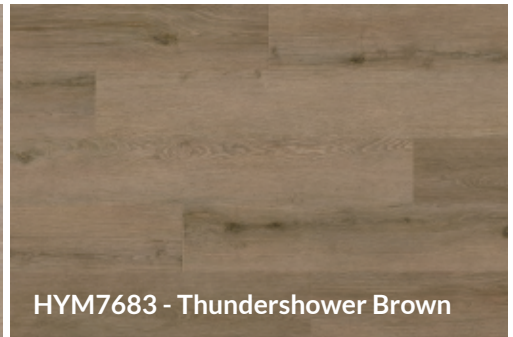

# CASCADE LAMINATE

**HYDRO**  
MAX

HYM7681 - Hurricane Smoke

HYM7682 - Typhoon Taupe

HYM7683 - Thundershower Brown

HYM7684 - Nor'easter Natural

HYM7685 - Torrential Tan

HYM7686 - Tsunami Sand

HYM7687 - Cyclone Latte

HYM7688 - Monsoon Maple

HYM7689 - Storm Break Grey

CASCADA  
LAMINATE

HYDR  
MAX