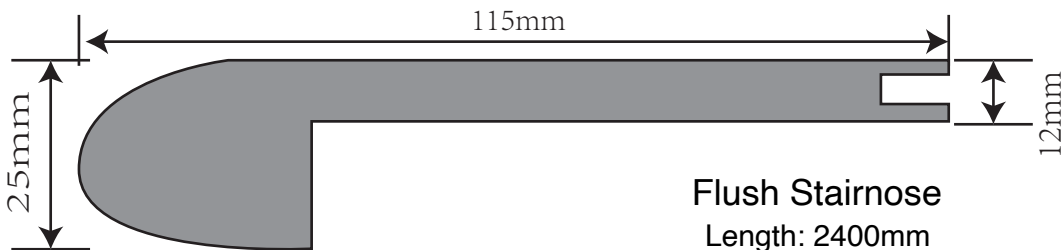

**T-molding**  
Length: 2400mm

**Reducer**  
Length: 2400mm

**Overlap Stairnose**  
Length: 2400mm

**Flush Stairnose**  
Length: 2400mm