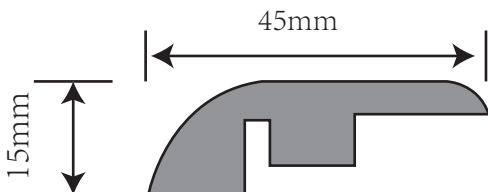

**T-molding**  
Length: 2400mm

**Reducer**  
Length: 2400mm

**Overlap Stairnose**  
Length: 2400mm

**Flush Stairnose**  
Length: 2400mm