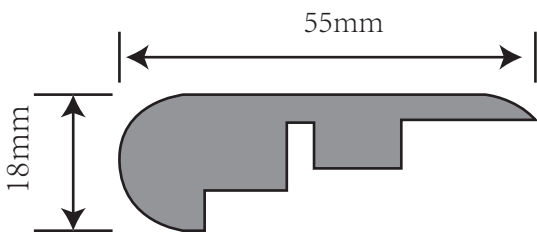

**T-molding**  
Length: 2400mm

**Reducer**  
Length: 2400mm

**Overlap Stairnose**  
Length: 2400mm

**Flush Stairnose**  
Length: 2400mm